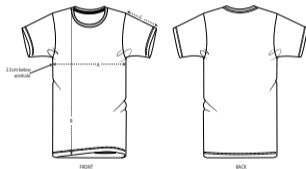

CORTE NORMAL

XXS*

XS

S

M

L

XL

XXL

XXXL

XXXXL*

XXXXXL*

Size guide

SIZES	XXS	XS	S	M	L	XL	XXL	XXXL	XXXXL	XXXXXL
A Half Chest	45	47	50	53	56	59	62	65	70	75
B Body Length	64	66	69	72	74	76	78	80	82	84
C Sleeve Length	18.5	19	20	21	22	22	23	24	24	24.5